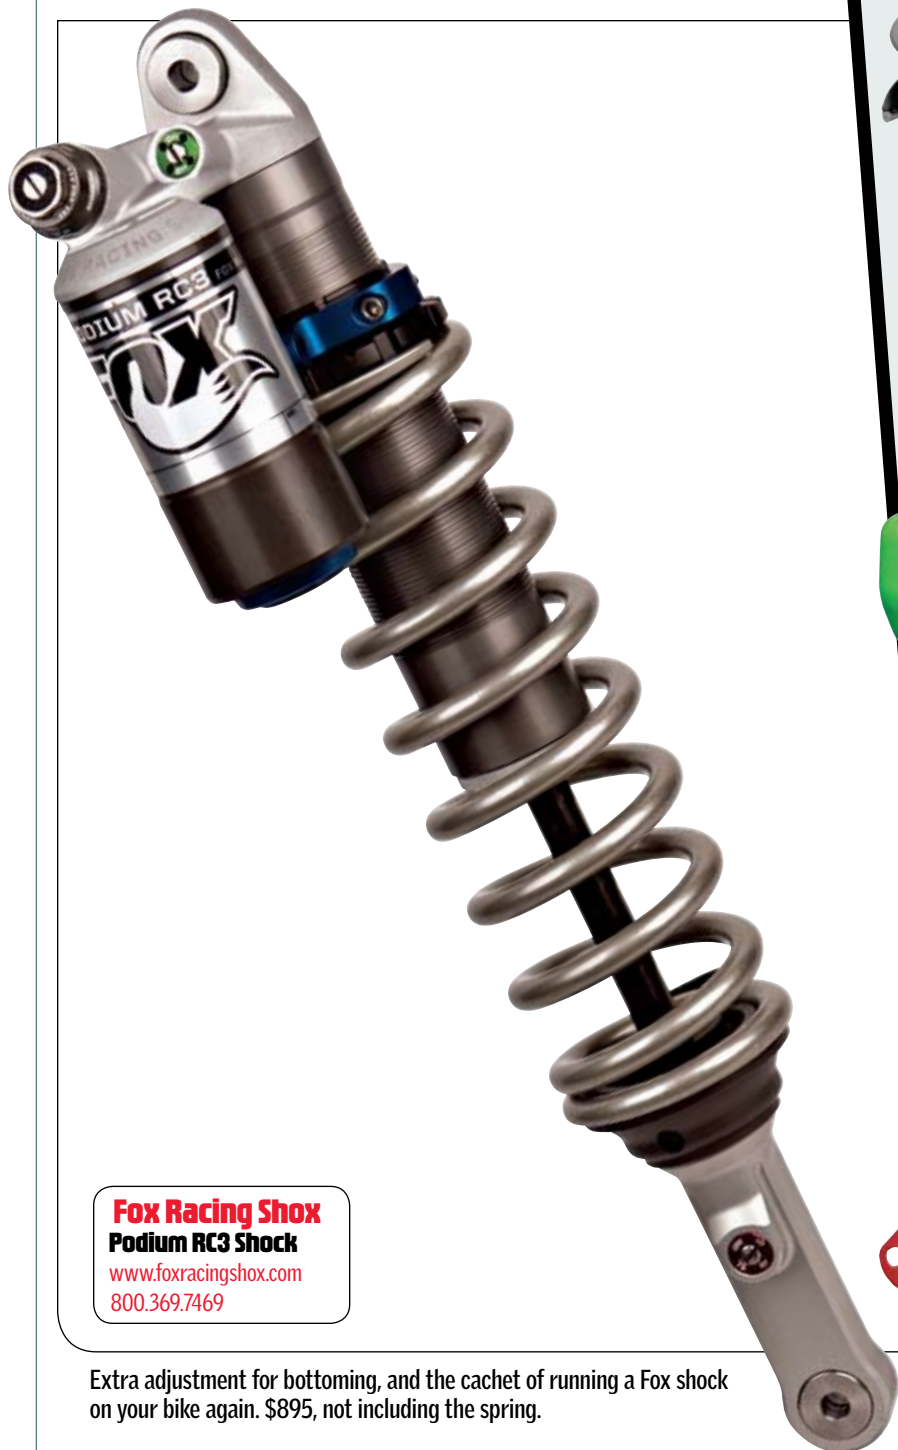

## IT'S A BUYER'S MARKET

**Fox Racing Shox**  
**Podium RC3 Shock**  
[www.foxracingshox.com](http://www.foxracingshox.com)  
800.369.7469

Extra adjustment for bottoming, and the cachet of running a Fox shock on your bike again. \$895, not including the spring.

**Motion Pro**  
**Revolver Variable Throttle Rate Kit**  
Show your right wrist who's in charge with this variable-pull throttle cam kit for just \$154.99, with cams and cables.  
[www.motionpro.com](http://www.motionpro.com)  
650.594.9600

**T.M. Designworks**  
**Baja-Rally Endurance Two-Stage Chain Slider**  
Got a KX-F? Broken in? Your chain slider is worn. Dual layer for long wear and reduced noise, just \$84.95 for all brands.  
[www.tmdesignworks.com](http://www.tmdesignworks.com)  
541.535.1612