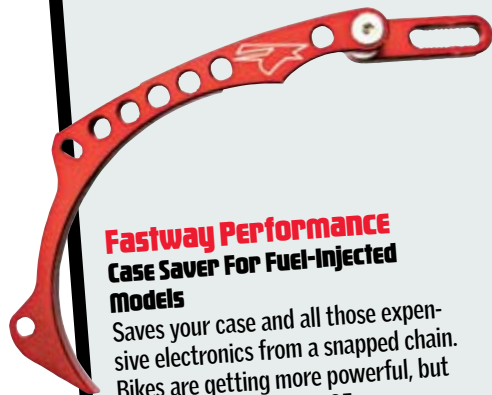

## IT'S A BUYER'S MARKET

**Fox Racing Shox**  
**Podium RC3 Shock**  
[www.foxracingshox.com](http://www.foxracingshox.com)  
800.369.7469

Extra adjustment for bottoming, and the cachet of running a Fox shock on your bike again. \$895, not including the spring.

**Motion Pro**  
**Revolver Variable Throttle Rate Kit**  
Show your right wrist who's in charge with this variable-pull throttle cam kit for just \$154.99, with cams and cables.  
[www.motionpro.com](http://www.motionpro.com)  
650.594.9600

**Fastway Performance**  
**Case Saver For Fuel-Injected Models**  
Saves your case and all those expensive electronics from a snapped chain. Bikes are getting more powerful, but so are chains! Just \$49.95.  
[www.promotobillet.com](http://www.promotobillet.com)  
866.466.4762